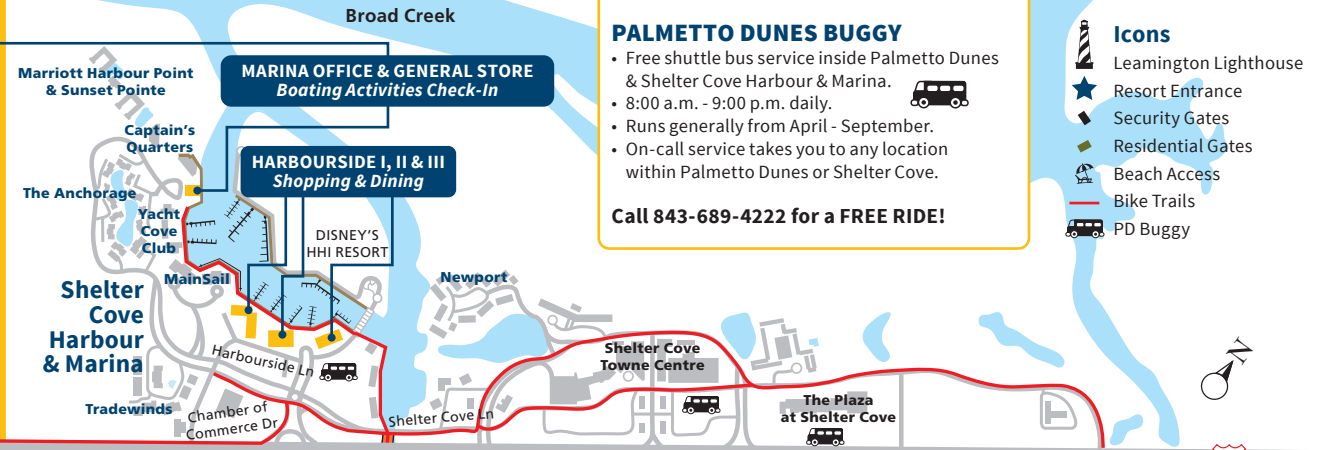

CRUISES & TOURS

- Nature & dolphin tours
- Pirate cruises (seasonal)
- Sport crabbing cruises (seasonal)
- Sunset/fireworks cruises (seasonal)
- Sailing Charter

SHOPPING & DINING

- Casual waterfront dining
- Apparel boutiques
- Galleries & souvenir shops

PALMETTO DUNES BUGGY

- Free shuttle bus service inside Palmetto Dunes & Shelter Cove Harbour & Marina.
- 8:00 a.m. - 9:00 p.m. daily.
- Runs generally from April - September.
- On-call service takes you to any location within Palmetto Dunes or Shelter Cove.

Call 843-689-4222 for a FREE RIDE!

Icons

- Leamington Lighthouse
- Resort Entrance
- Security Gates
- Residential Gates
- Beach Access
- Bike Trails
- PD Buggy

PALMETTO DUNES™
OCEANFRONT RESORT

HILTON HEAD ISLAND

Get social with us

www.PalmettoDunes.com

HILTON HEAD ISLAND BIKE TRAILS MAP

MAP LEGEND

-  Public Beach Access
-  Hilton Head Hospital
-  Hilton Head Airport
-  Traffic Light
-  Bike Trails

PALMETTO DUNES™
OCEANFRONT RESORT
HILTON HEAD ISLAND